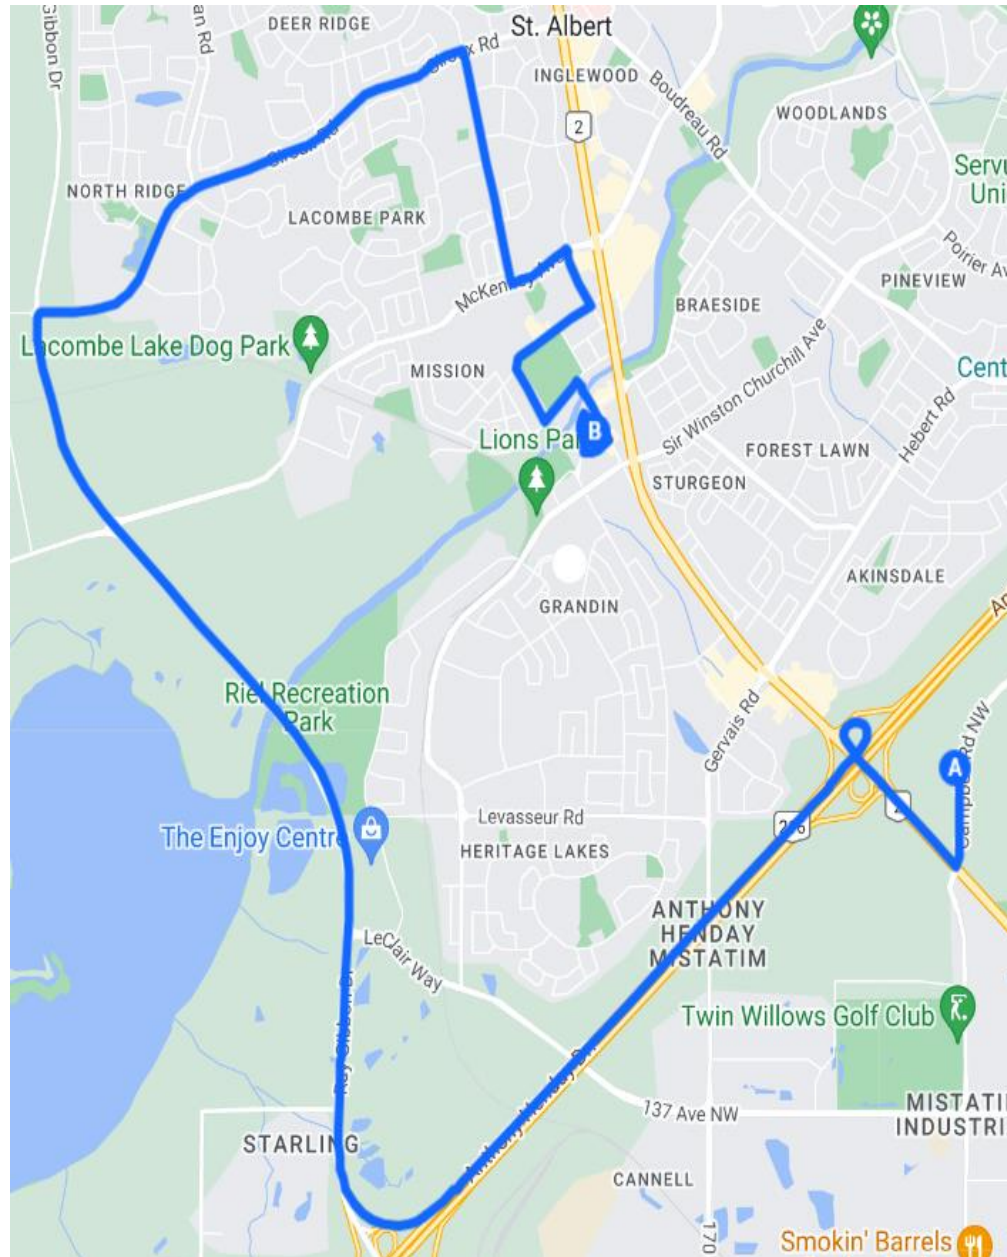

# 2023 Rock'n August Friday Night Cruise Map

## ROUTE DETAIL:

1. Depart: Leave the Naki Parking lot toward the traffic lights
2. Turn right onto Campbell Rd NW
3. Turn right onto AB-2 N / St. Albert Trail
4. Use the right lane to take the Alberta 216 W/Anthony Henday Drive Ramp
5. Merge onto AB-216 S
6. Take exit 27 for Ray Gibbon Dr toward 184 St
7. Keep right at the fork and merge onto Ray Gibbon Dr
8. Turn right onto Giroux Rd
9. Turn right onto Dawson Rd
10. Turn left onto McKenney Ave
11. Turn right onto Muir Dr
12. Turn right onto St Vital Ave
13. Turn left onto Mt Royal Dr
14. Turn left onto Mission Ave
15. Turn right onto Perron St
16. Turn right onto St Thomas St
17. Turn right onto St Anne St